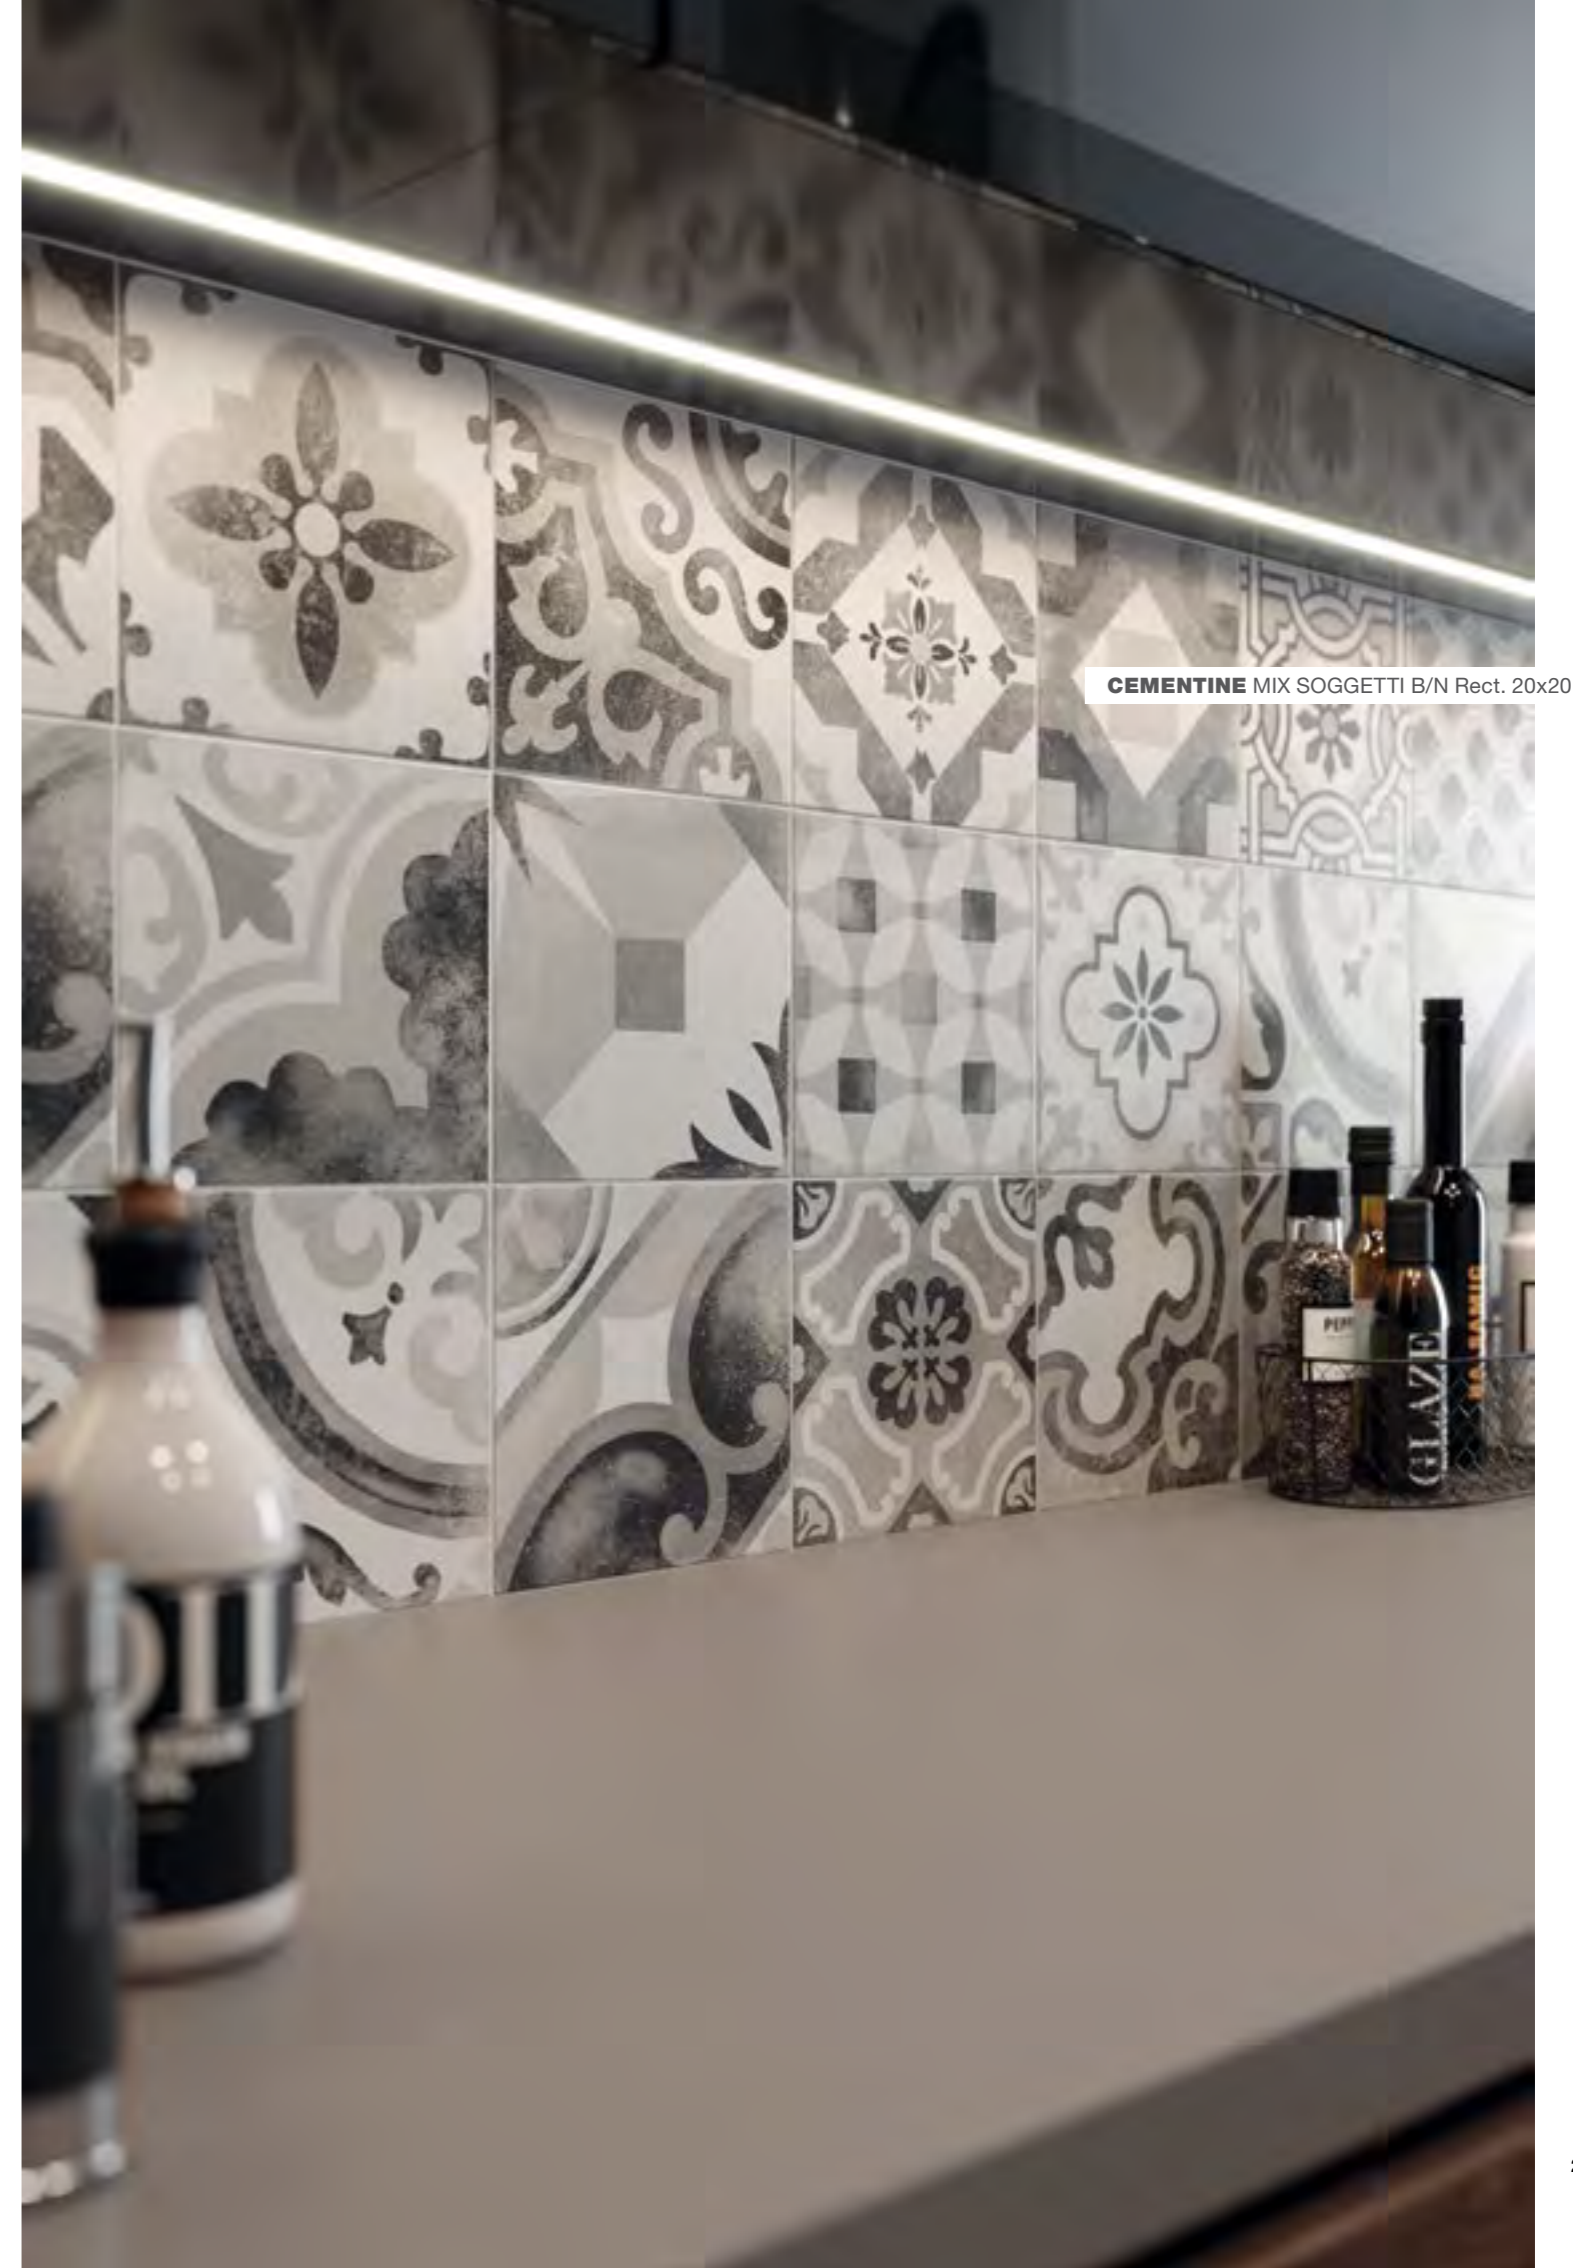

CEMENTINE MIX SOGGETTI B/N Rect. 20x20