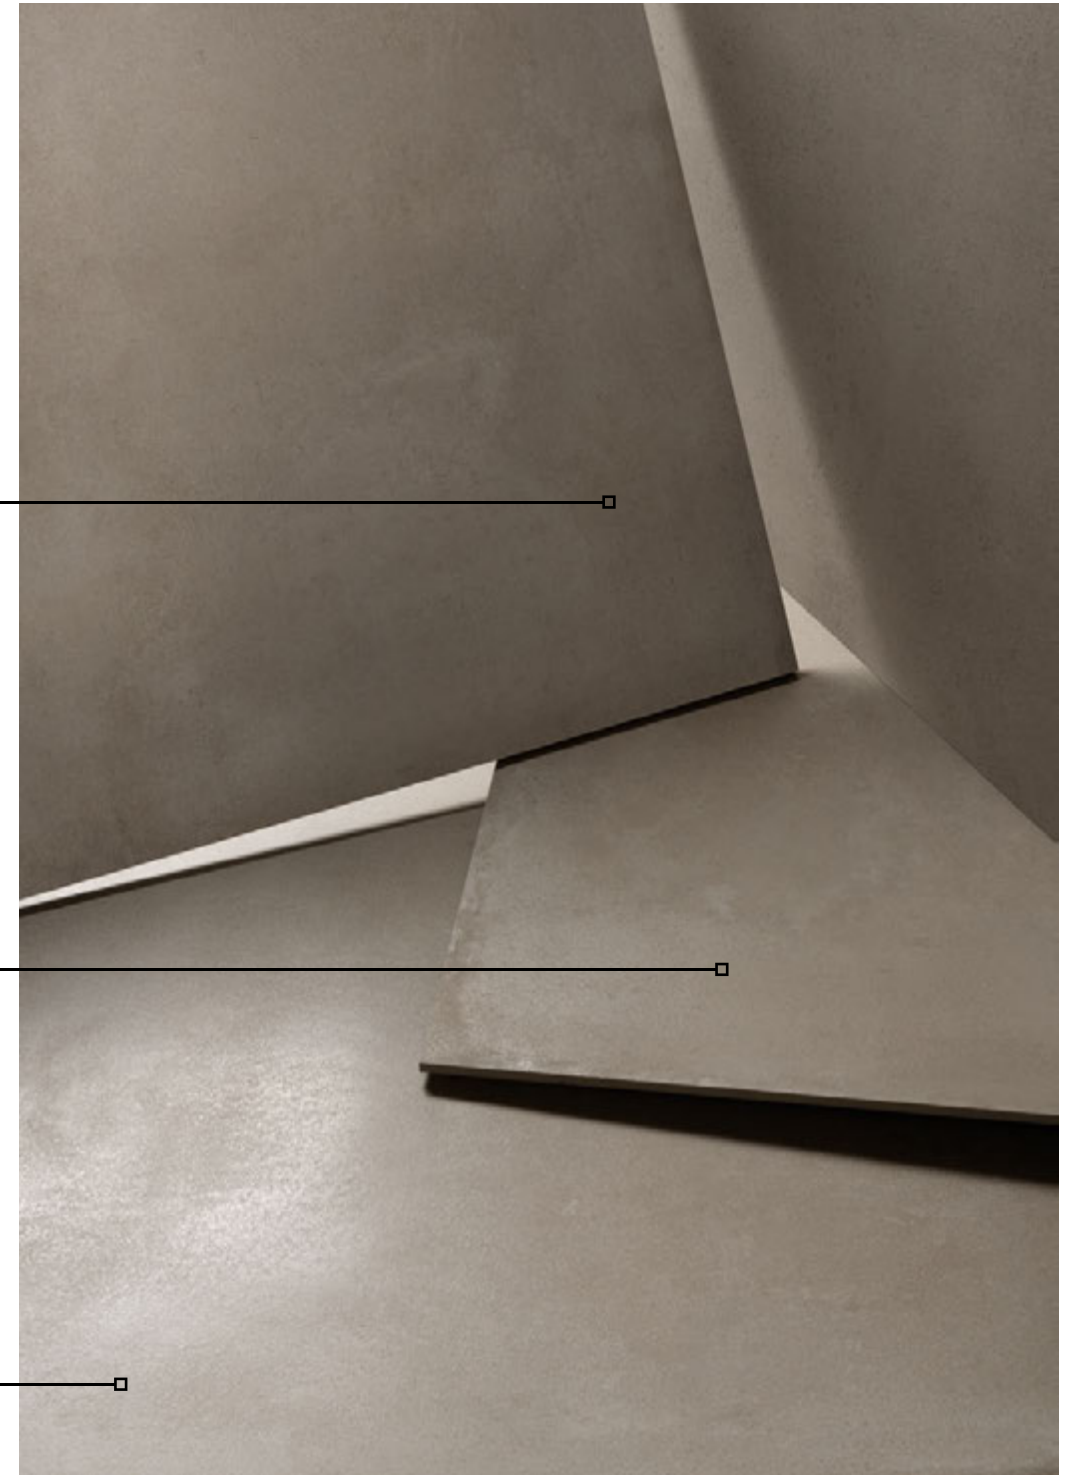

60x120 R11
24"x48"

60x60
24"x24"

80x80
32"x32"
19MM

R11

NAT

WAX

RANGE
DETAILS

5
COLORS