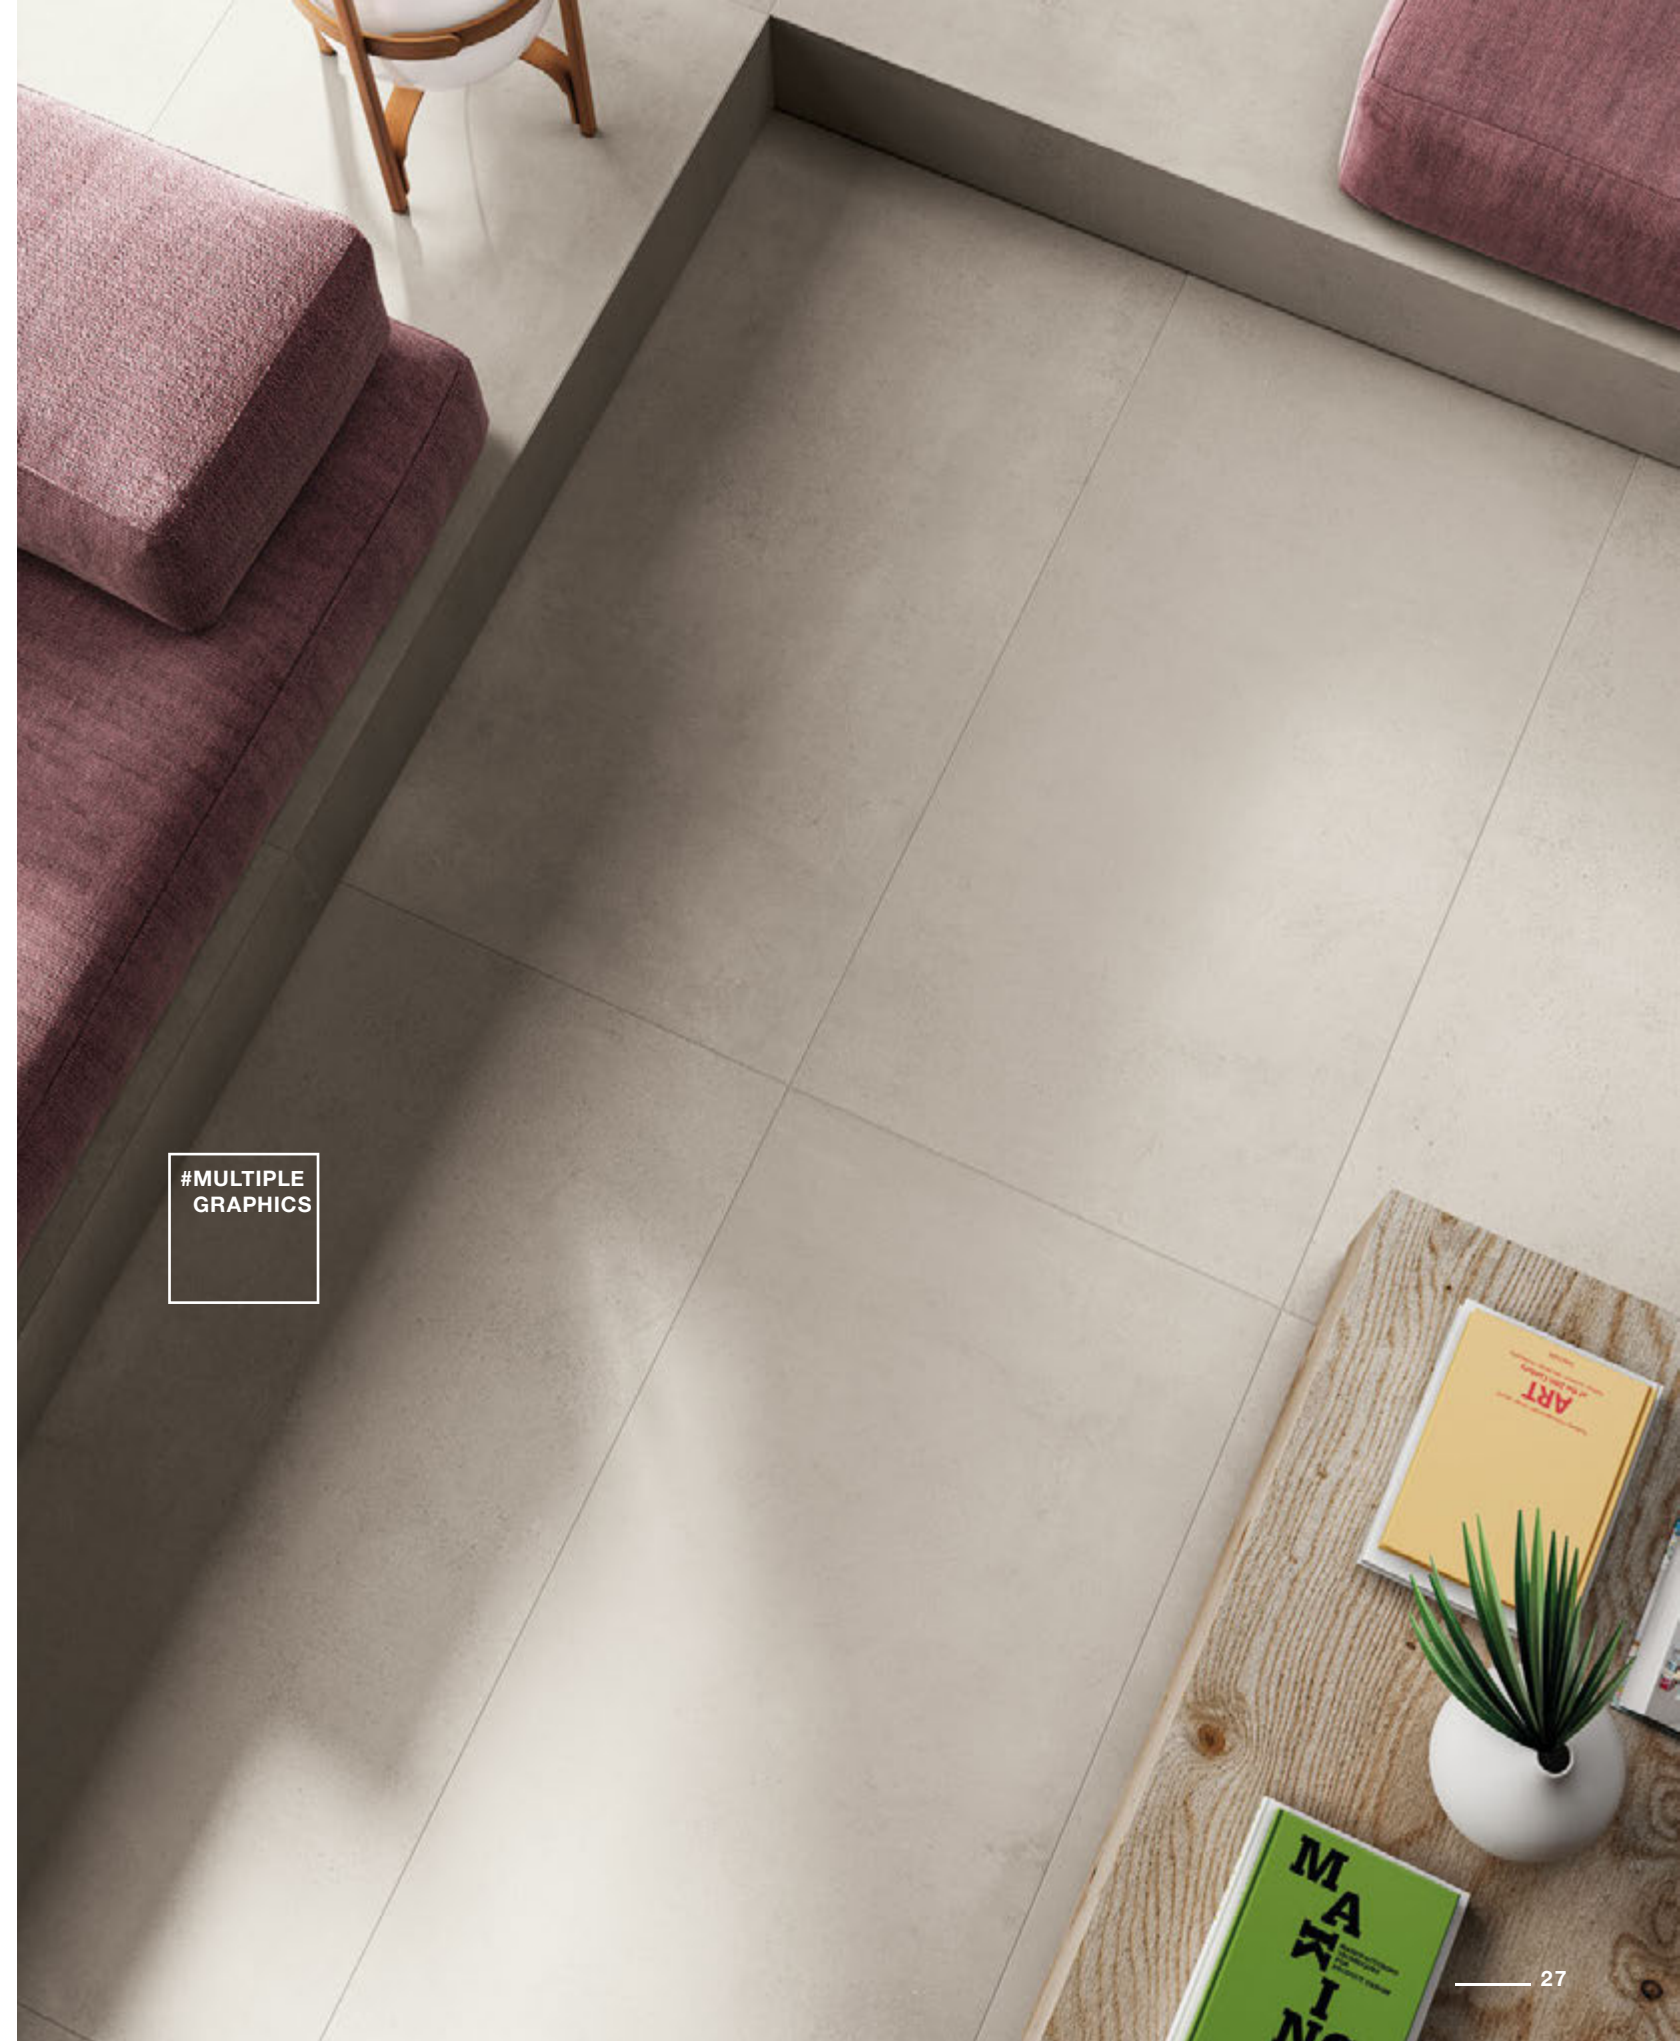

wall
SAND WAX 60x120 . 24"x48" WAX - RETT
INSERTO BOISERIE IVORY WAX 60x120 . 24"x48" WAX - RETT

floor&step

IVORY WAX 60x120 . 24"x48" WAX - RETT

wall

SAND WAX 60x120 . 24"x48" WAX - RETT

INSERTO BOISERIE IVORY WAX 60x120 . 24"x48" WAX - RETT